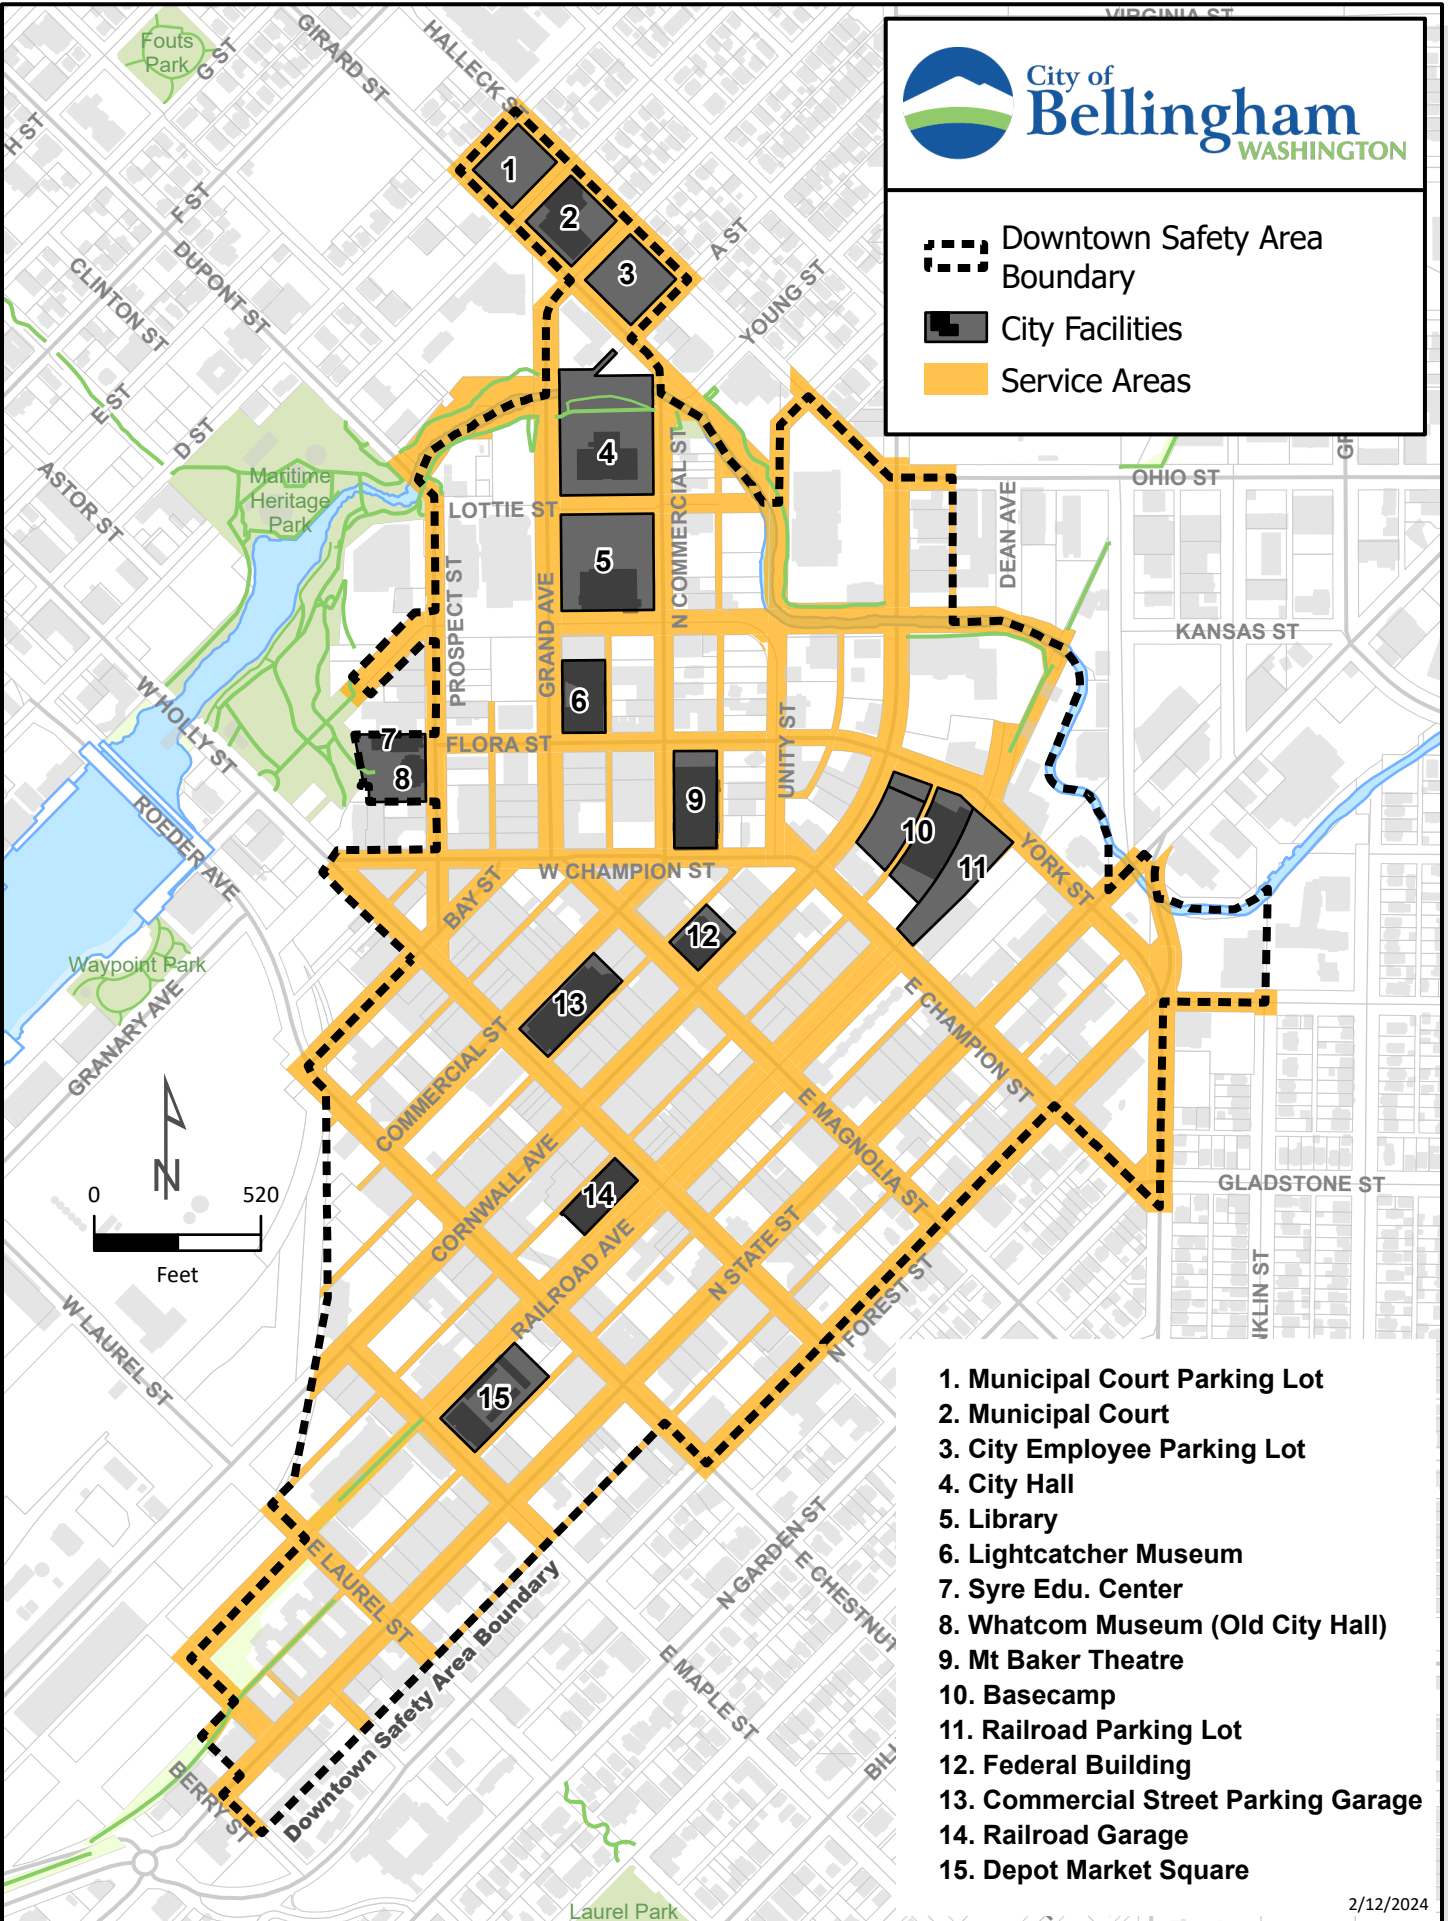

-  Downtown Safety Area Boundary
-  City Facilities
-  Service Areas

1. Municipal Court Parking Lot
2. Municipal Court
3. City Employee Parking Lot
4. City Hall
5. Library
6. Lightcatcher Museum
7. Syre Edu. Center
8. Whatcom Museum (Old City Hall)
9. Mt Baker Theatre
10. Basecamp
11. Railroad Parking Lot
12. Federal Building
13. Commercial Street Parking Garage
14. Railroad Garage
15. Depot Market Square