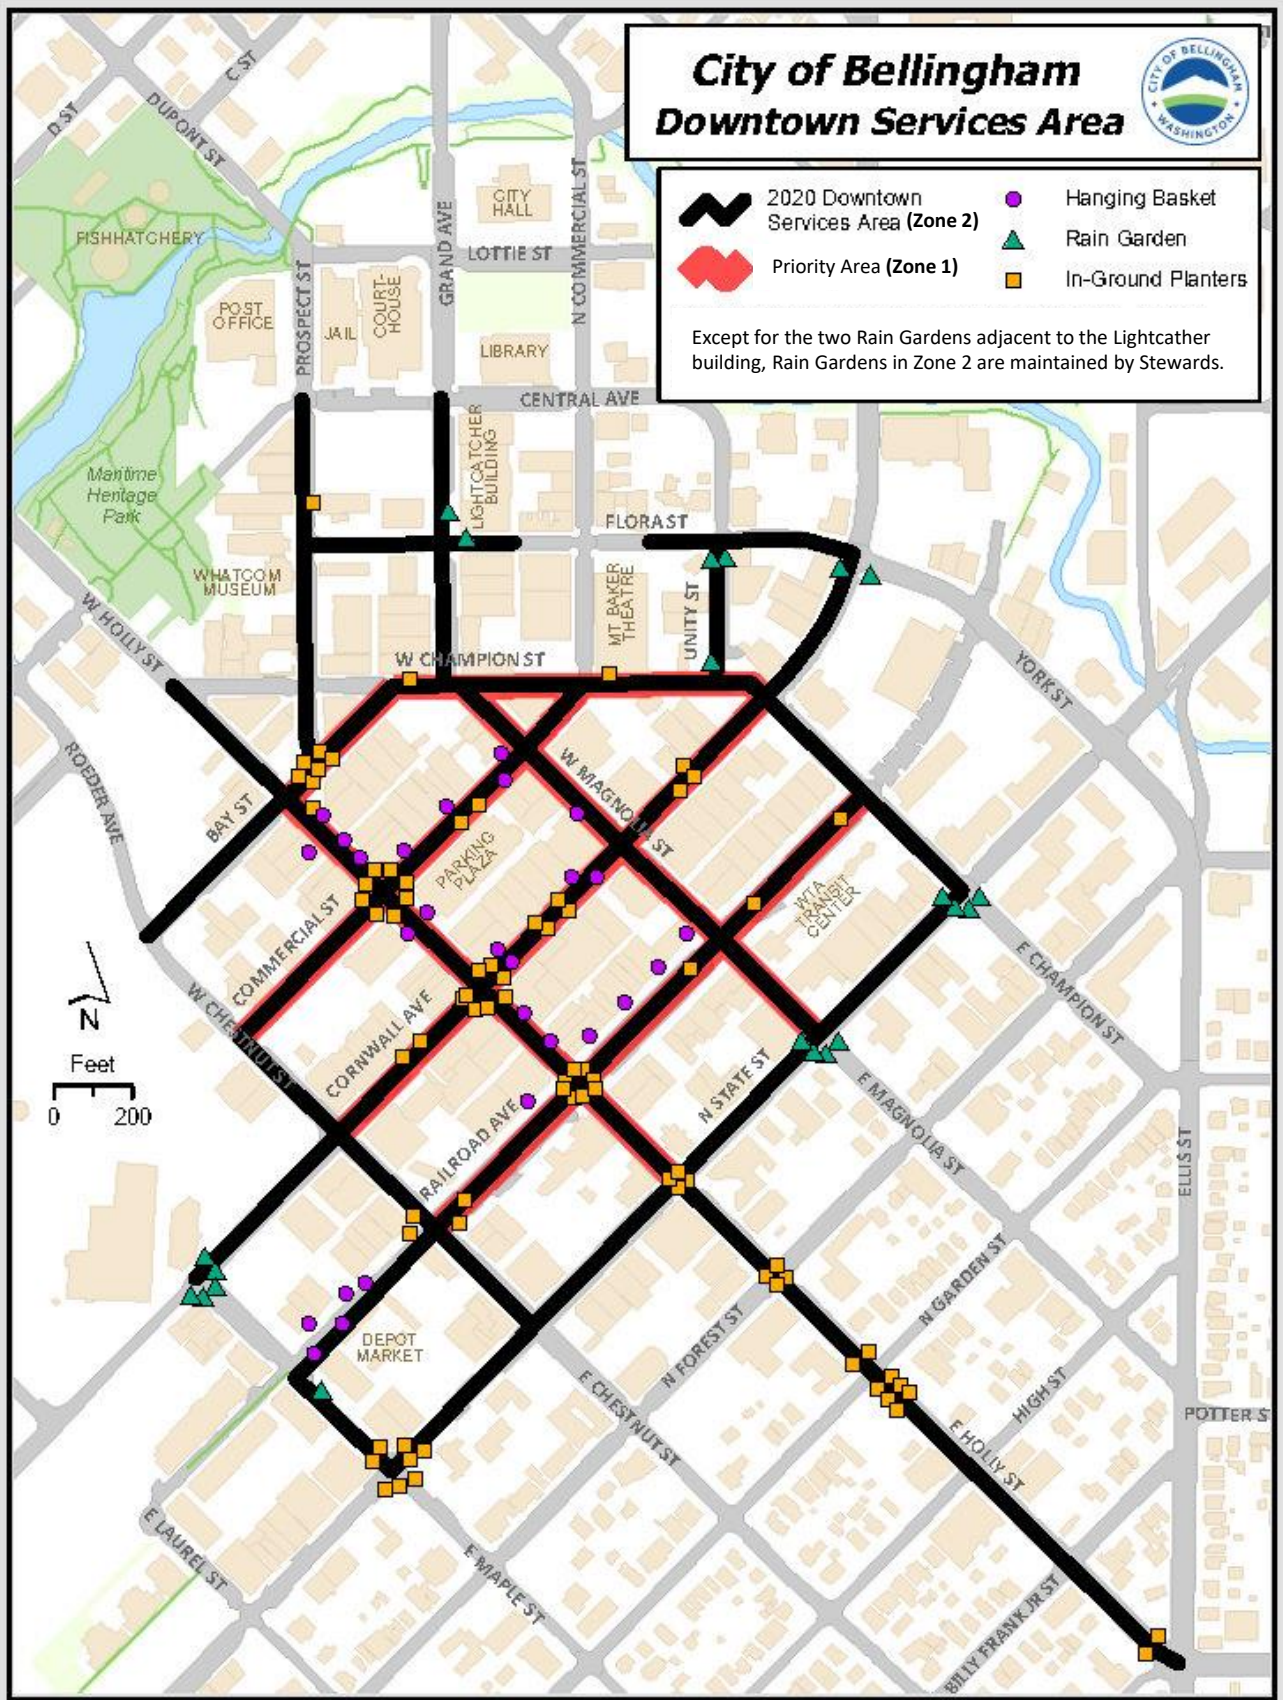

City of Bellingham Downtown Services Area

- 2020 Downtown Services Area (Zone 2)
- Priority Area (Zone 1)
- Hanging Basket
- Rain Garden
- In-Ground Planters

Except for the two Rain Gardens adjacent to the Lightcatcher building, Rain Gardens in Zone 2 are maintained by Stewards.

City of Bellingham Downtown Services Area

- 2020 Downtown Services Area (Zone 2)
- Tree + tree well
- Priority Area (Zone 1)