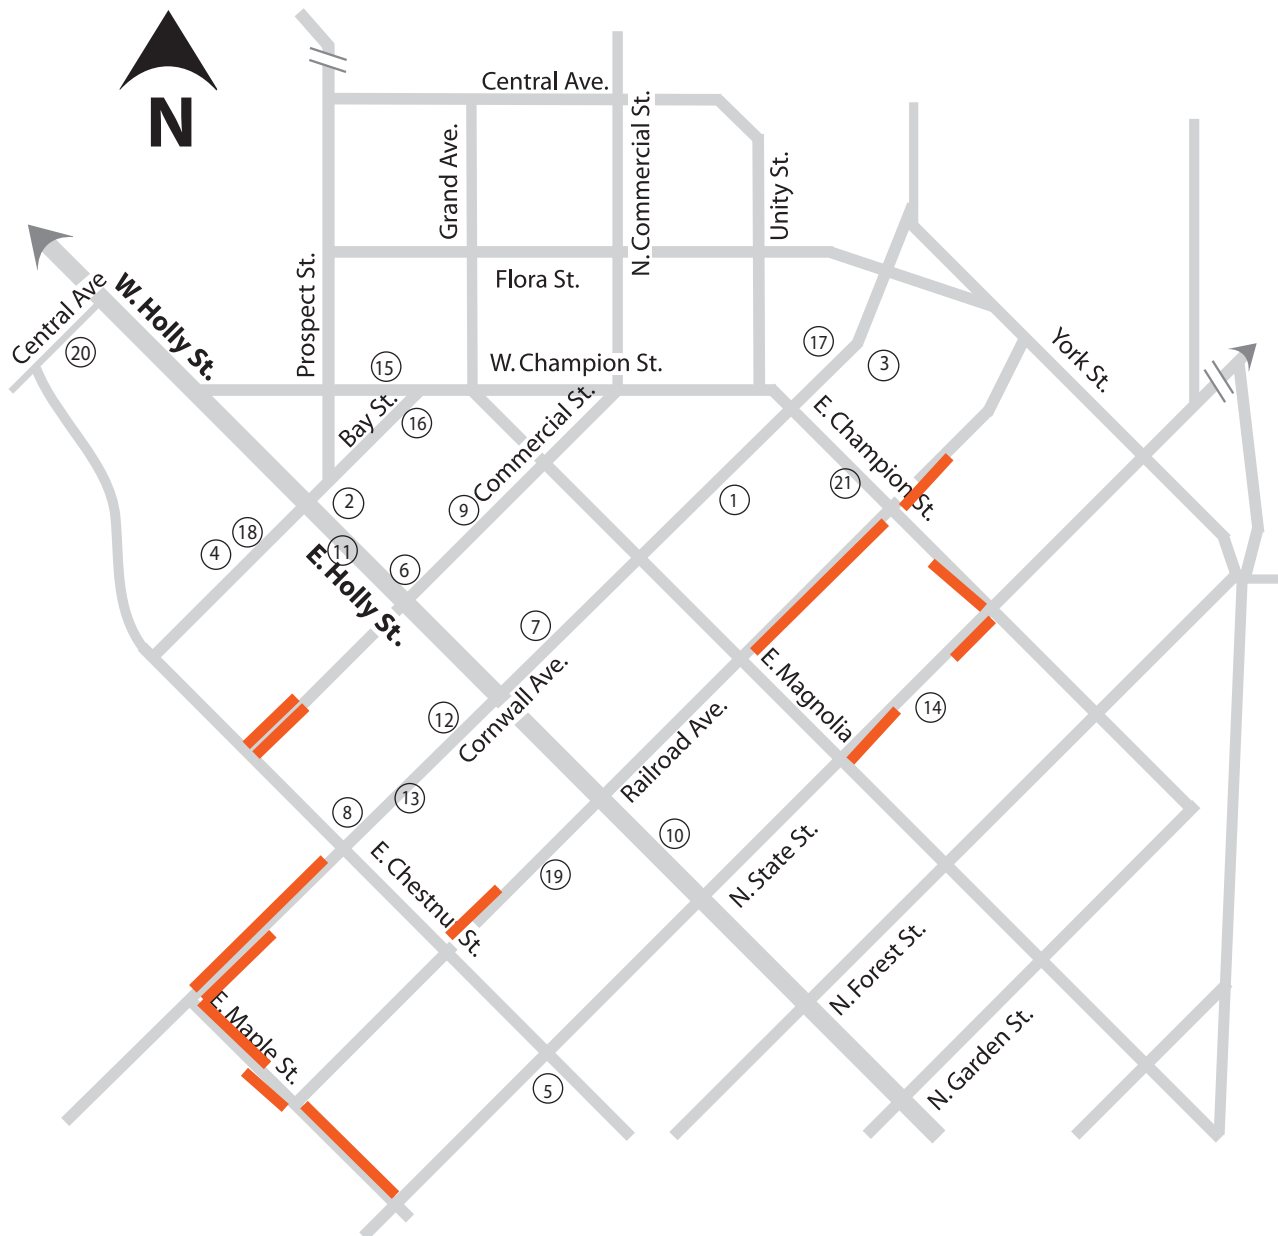

DOWNTOWN BELLINGHAM PARKING

Walk a little, save a lot!
Park at one of the 8-hour meters (shown in orange below).
Cost for orange areas: \$.25/hour

For questions on parking issues, contact Parking Services 778-7780